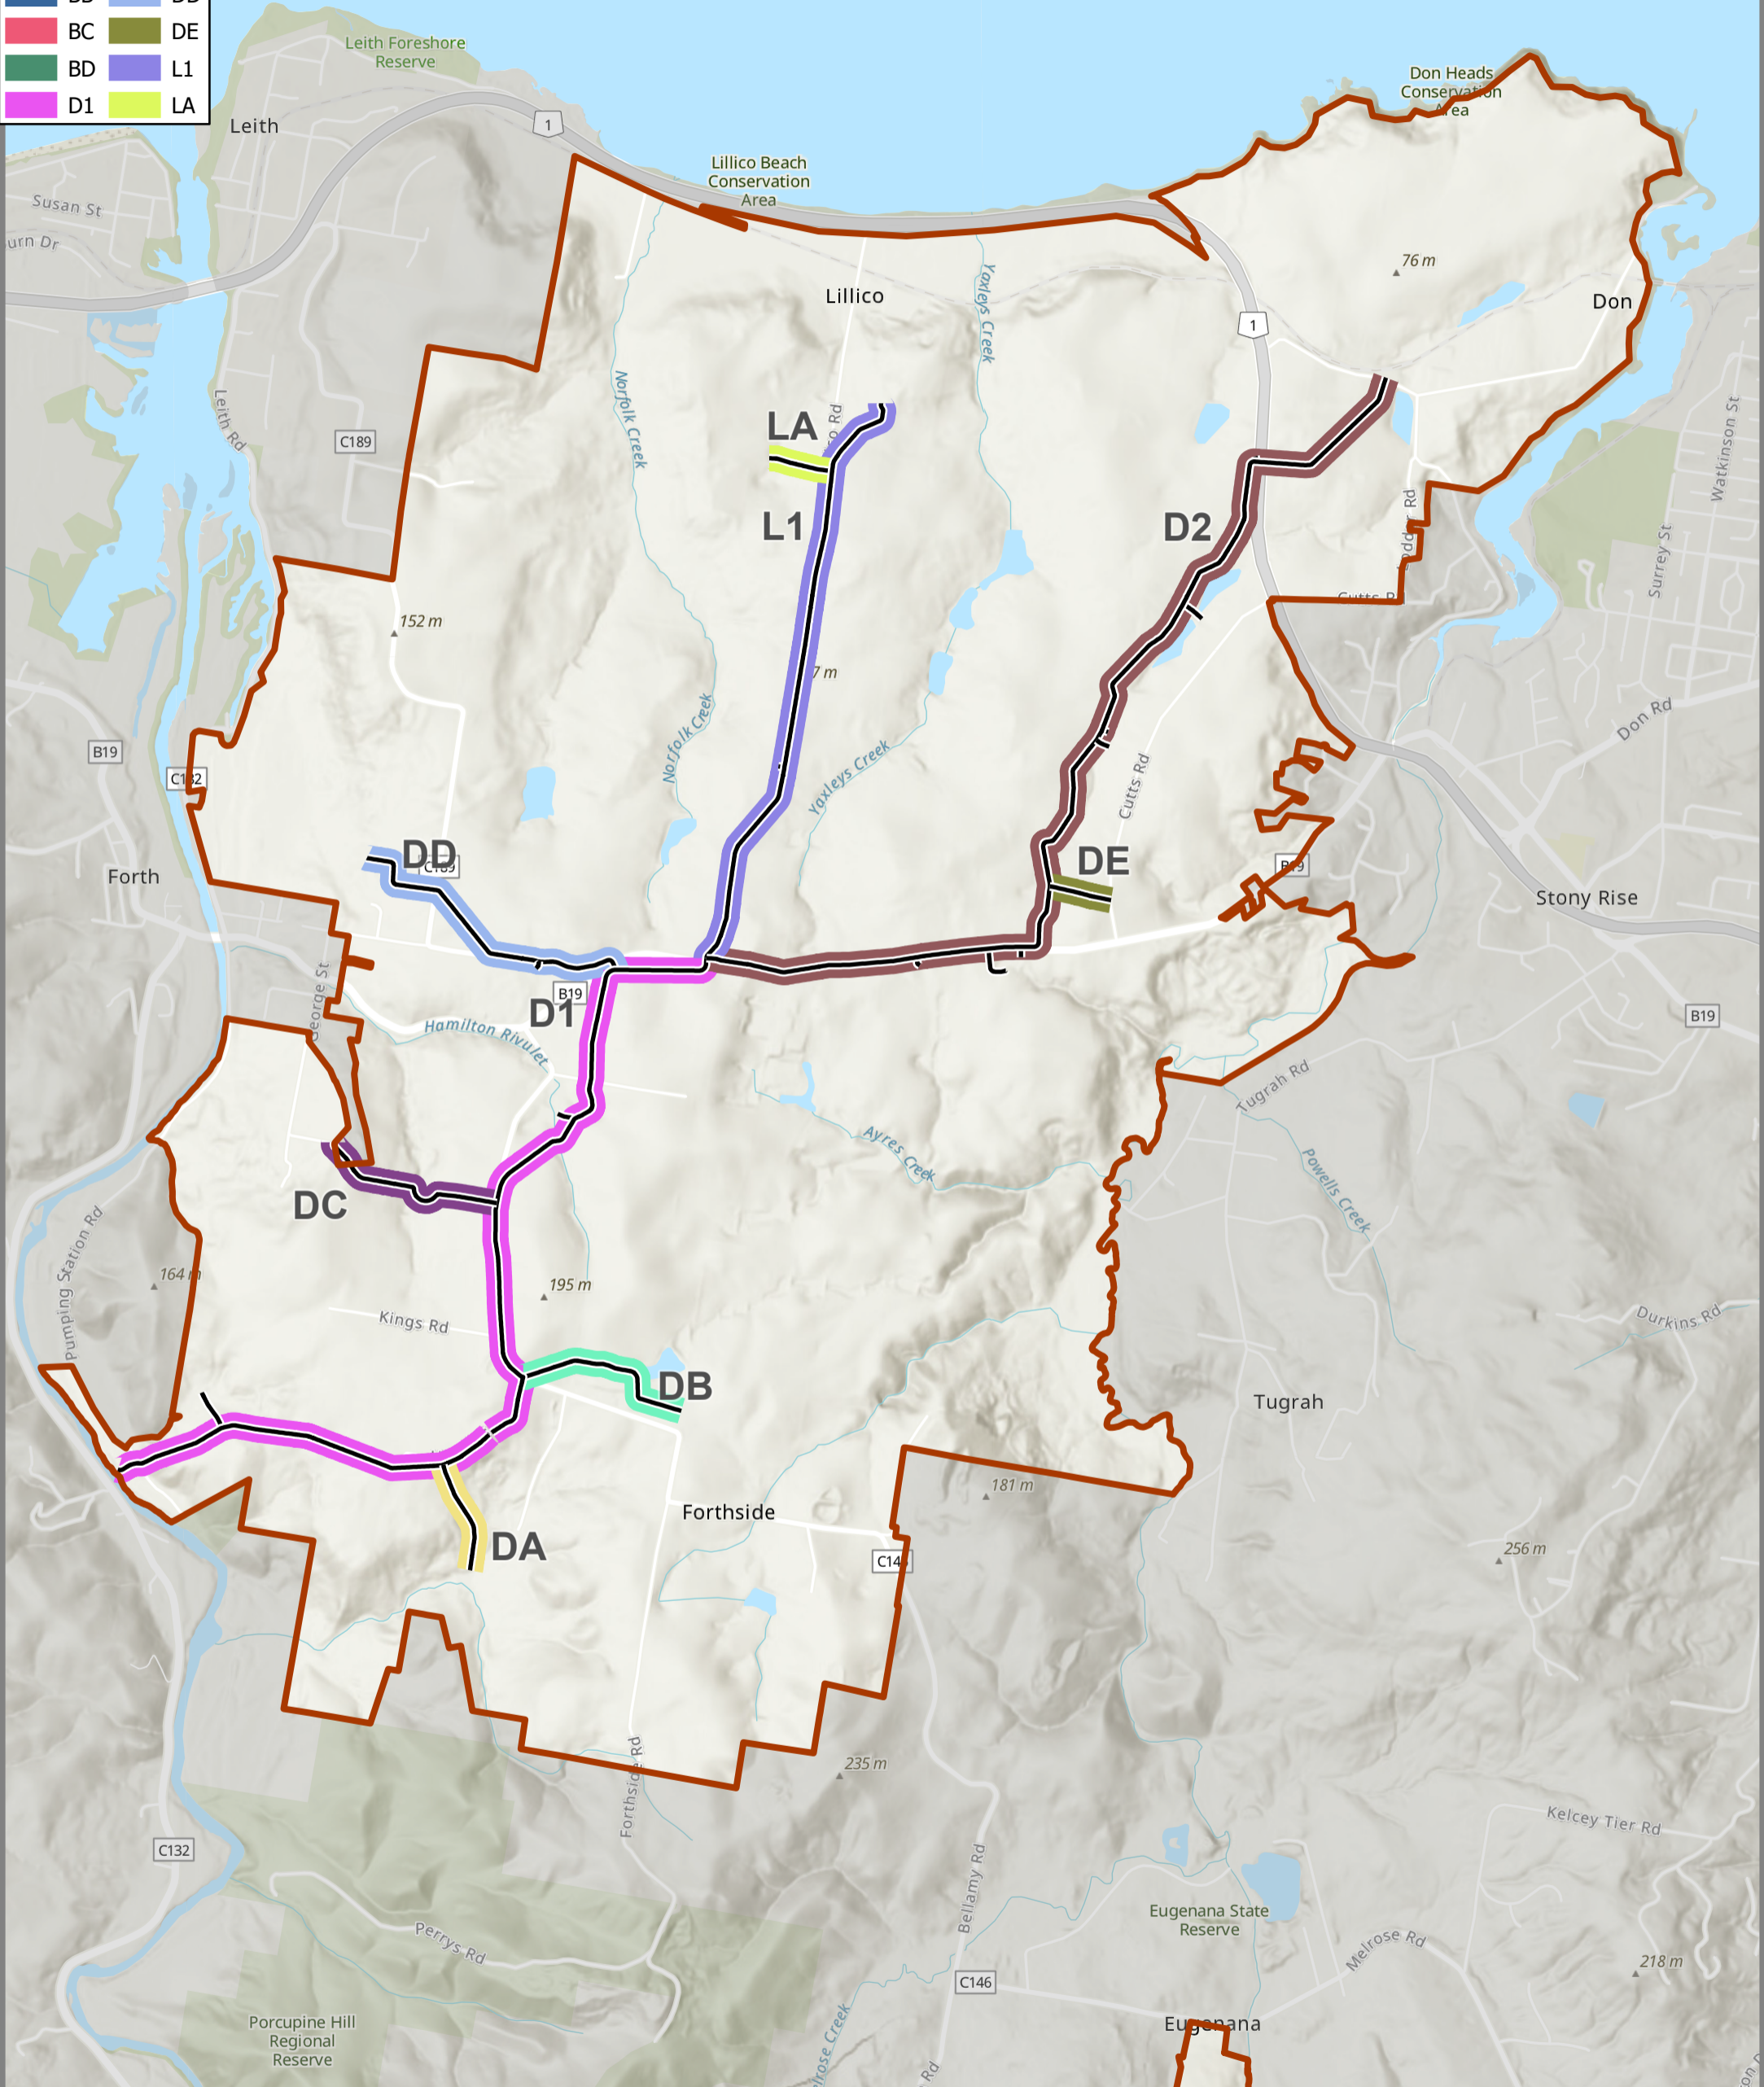

Trading Zones

B1	D2
B2	DA
B3	DB
BA	DC
BB	DD
BC	DE
BD	L1
D1	LA

Don Trading Zones - Don Area

Legend
Irrigation District
Pipeline

Scale: 1:28,000 A3 Portrait

ID: M3287 Page: 2
Date: 6/09/2023
Author: N Sands
Tasmanian Irrigation